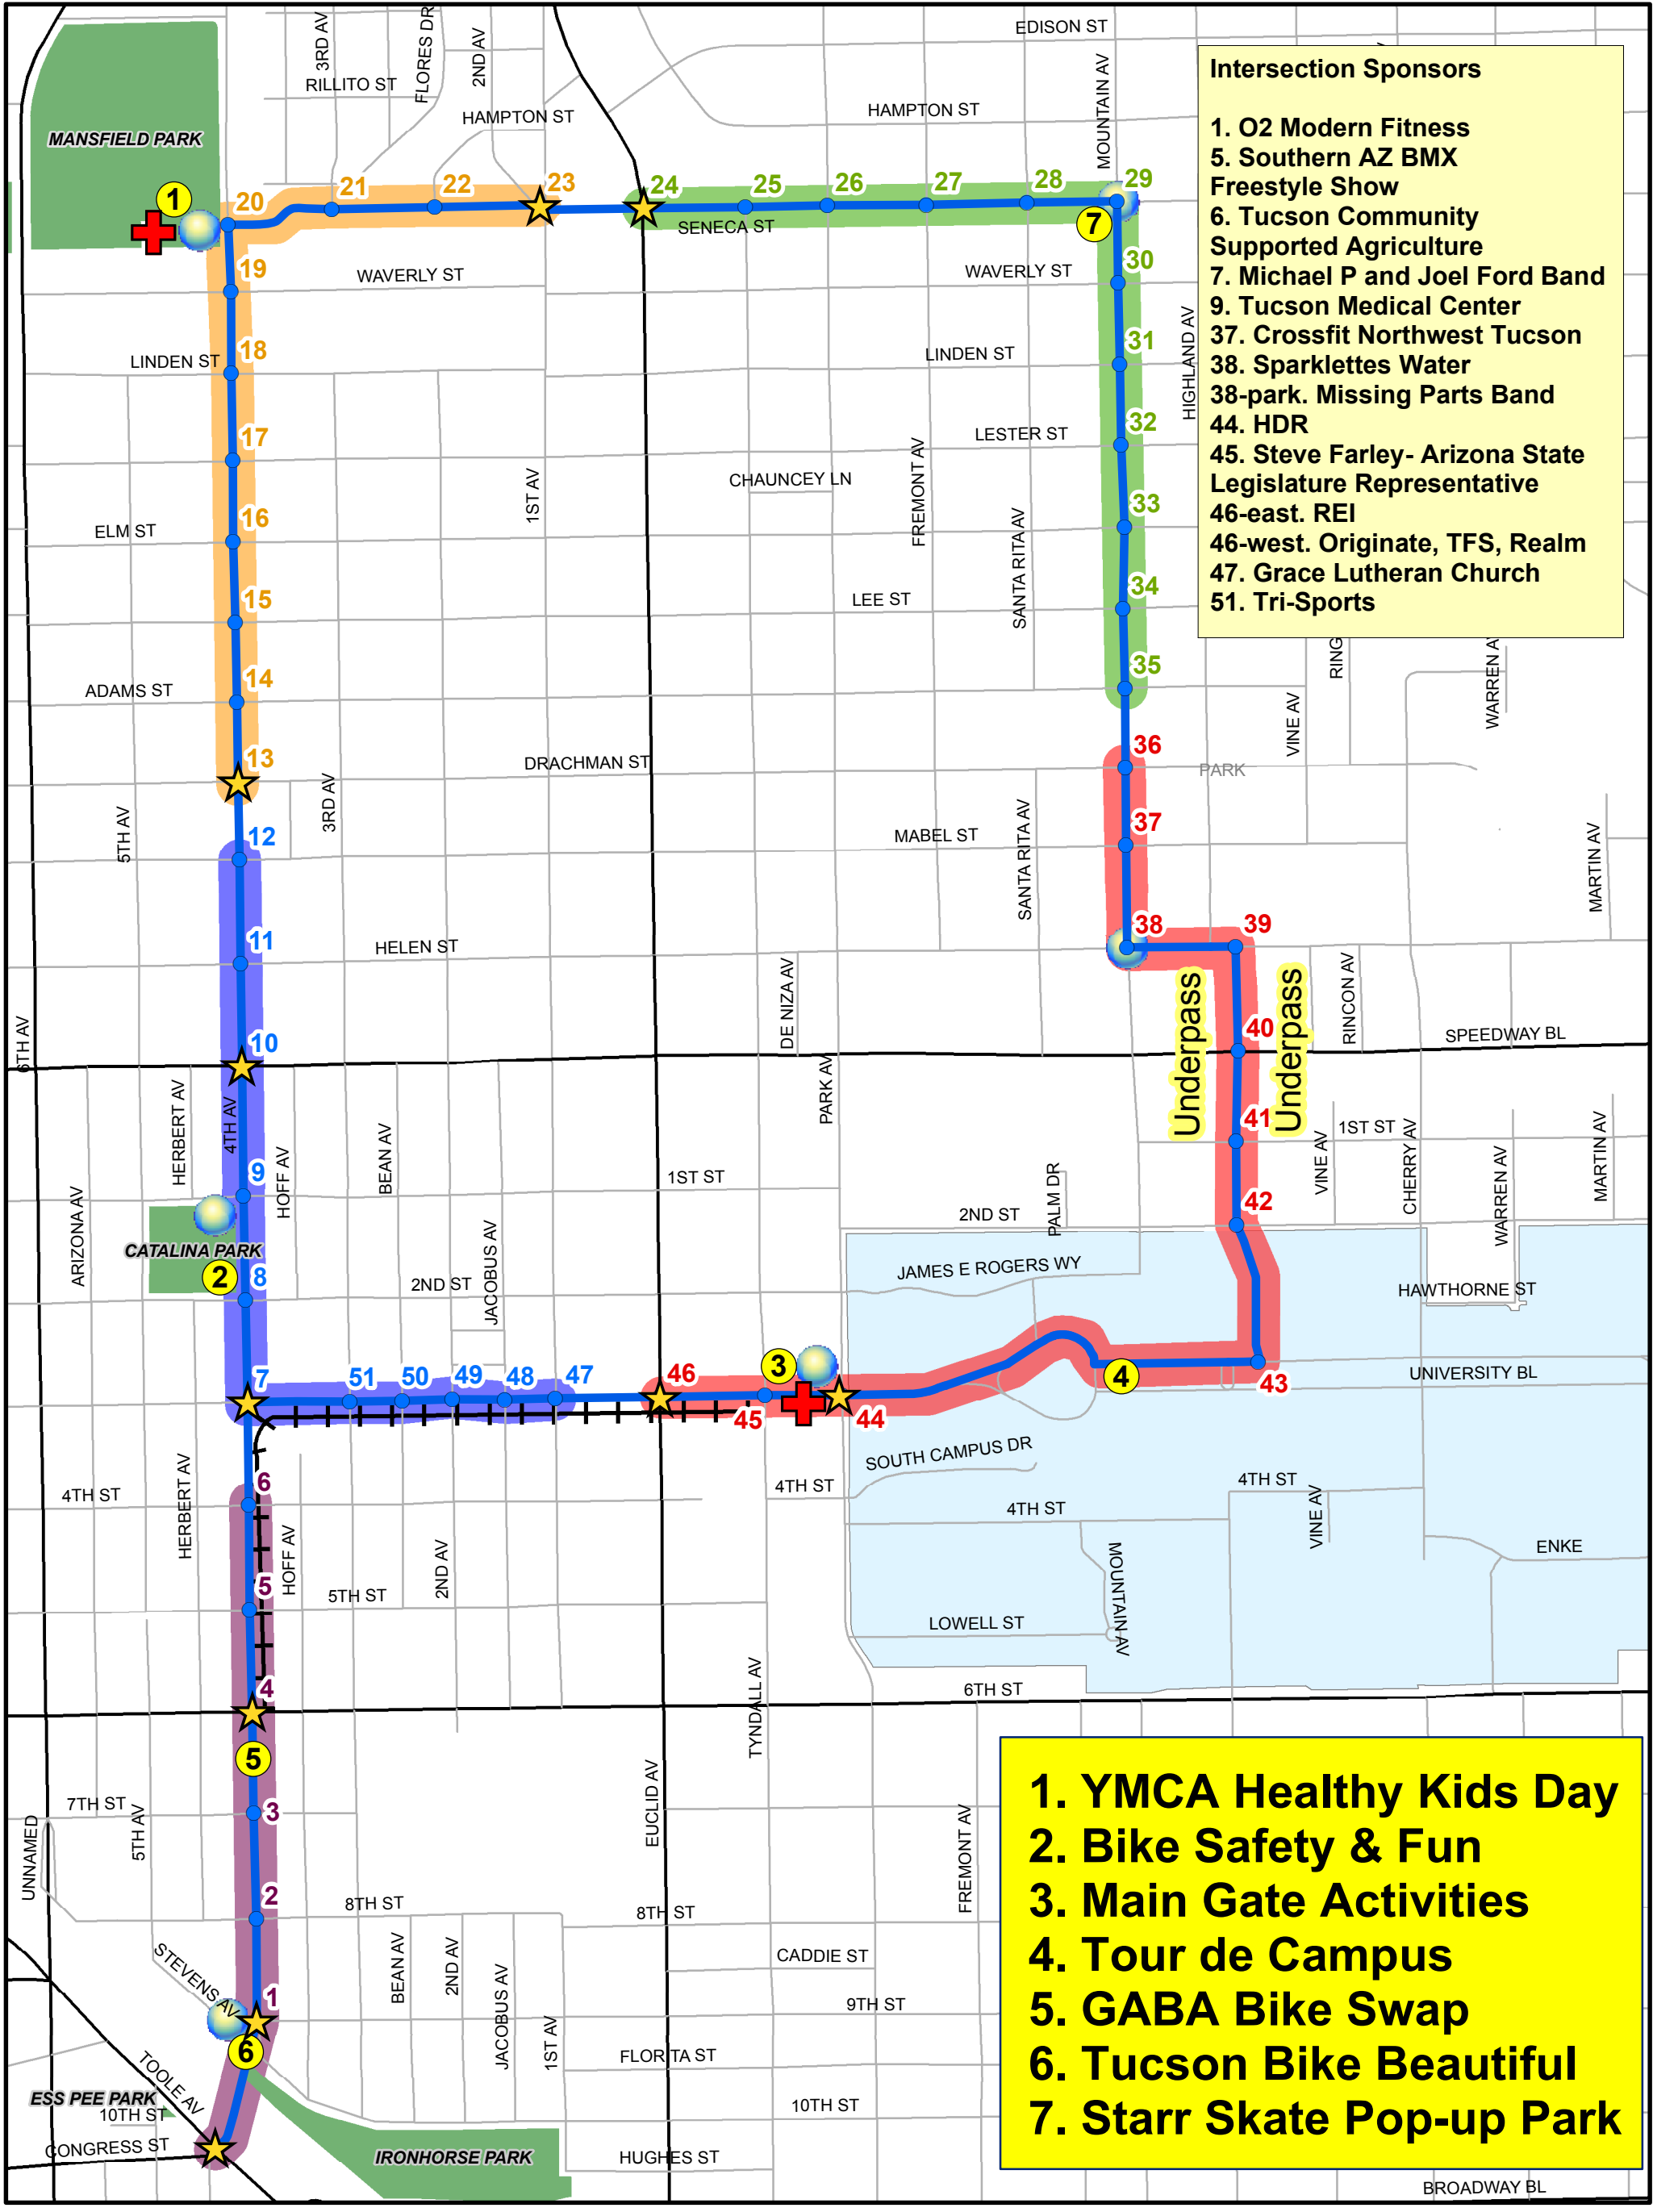

CYCLOVIA TUCSON

- Intersection Sponsors**
1. O2 Modern Fitness
 5. Southern AZ BMX Freestyle Show
 6. Tucson Community Supported Agriculture
 7. Michael P and Joel Ford Band
 9. Tucson Medical Center
 37. Crossfit Northwest Tucson
 38. Sparklettes Water
 - 38-park. Missing Parts Band
 44. HDR
 45. Steve Farley - Arizona State Legislature Representative
 - 46-east. REI
 - 46-west. Originate, TFS, Realm
 47. Grace Lutheran Church
 51. Tri-Sports

1. YMCA Healthy Kids Day
2. Bike Safety & Fun
3. Main Gate Activities
4. Tour de Campus
5. GABA Bike Swap
6. Tucson Bike Beautiful
7. Starr Skate Pop-up Park

Legend

- Activity Center
- First Aid
- Event Route
- University of Arizona
- Water / Volunteer Station / Bathroom
- Police-Controlled Intersection
- Trolley